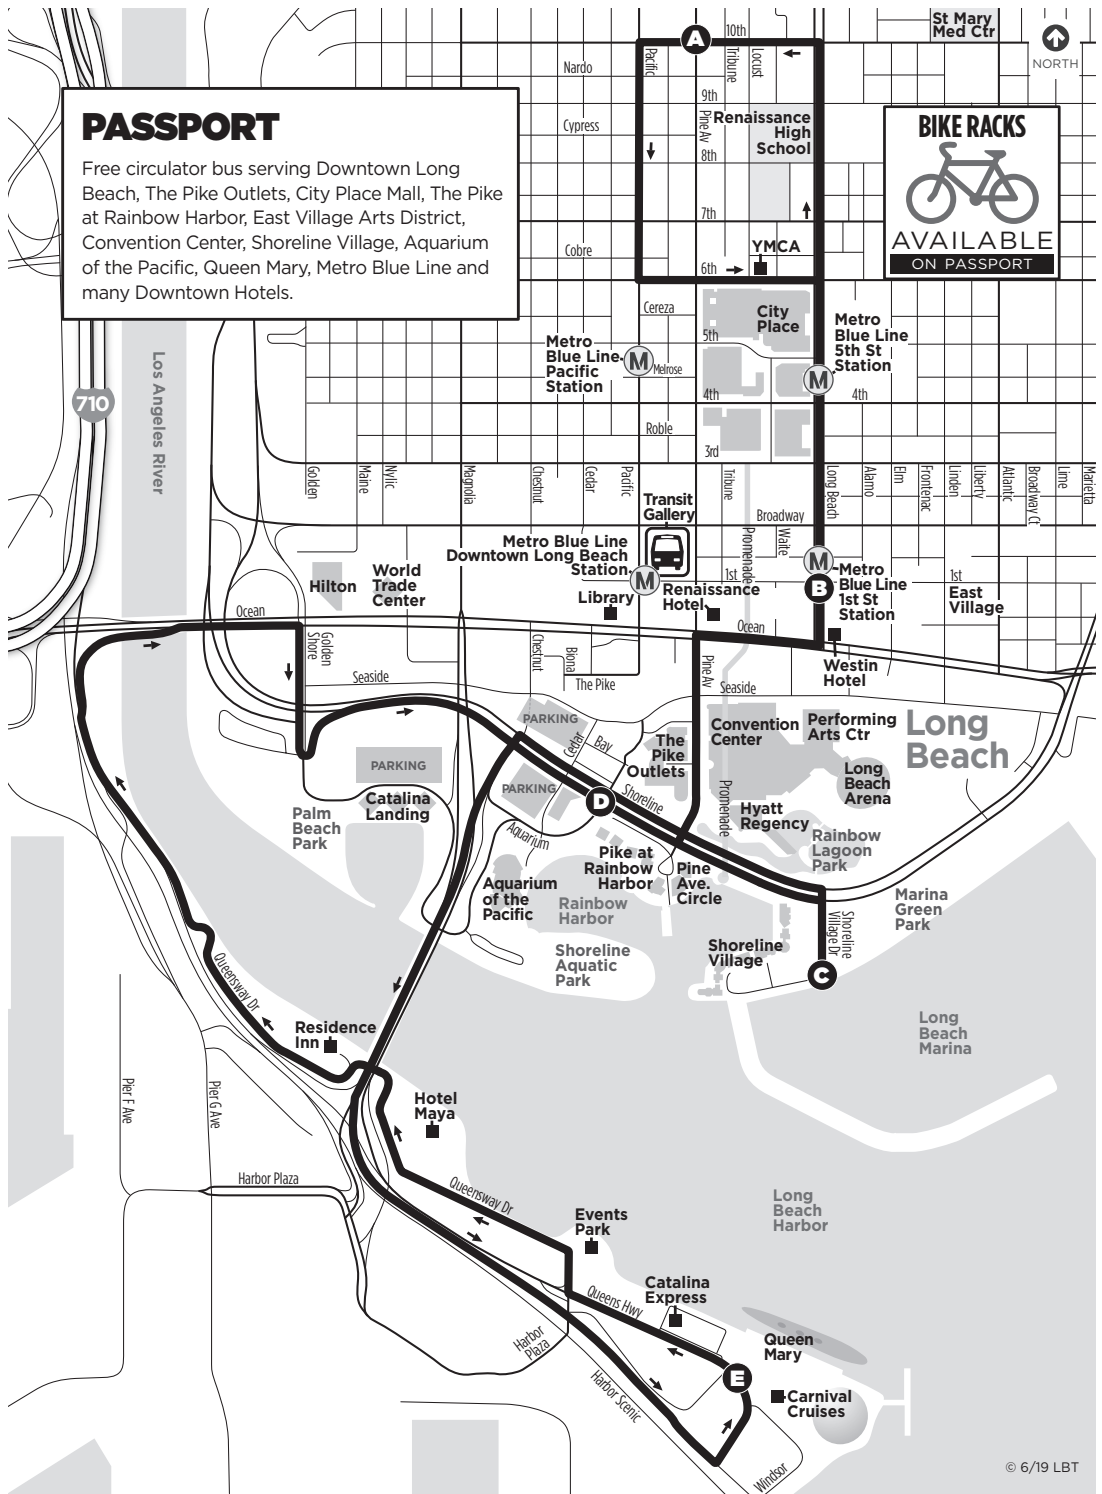

Passport

Free Service between Downtown Long Beach and Queen Mary